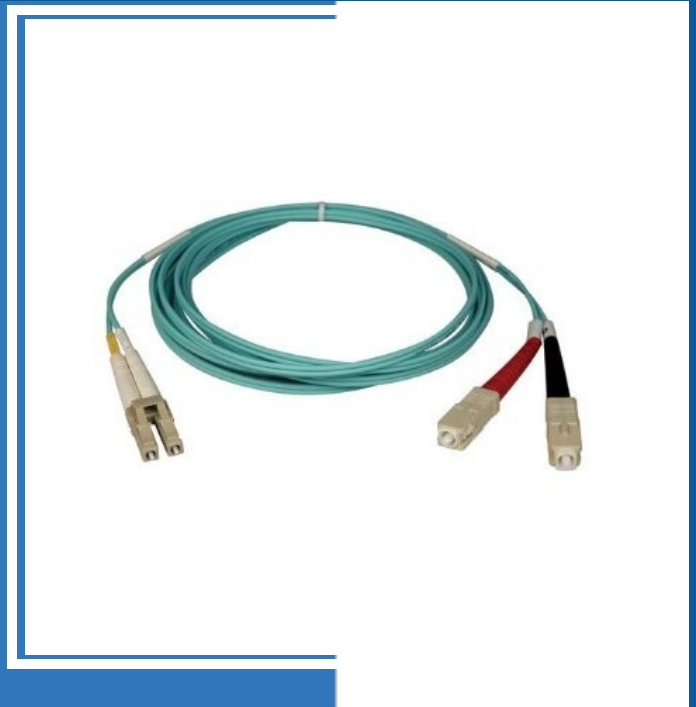

K-FIB-A-LC-SC5-OM4

Armored fiber cable, multimode, LC-SC, 5m, 50 /  
125my, OM4, Black, Duplex

## FEATURES

- ✘ Steel Reinforced fiber patch cable
- Multimode
- Duplex
- OM4
- Duplex (two fibers)
- 2 x LC at one end
- 2 x SC connectors at the other end
- Robust jacket
- black | Cable Thickness: 3mm
- 5m
- Discount on purchase of larger amounts

## SPECIFICATIONS

Farve	:	Blue
Diameter	:	Core 50/125my
Kabel	:	5m
Fibermode	:	Multimode
Fibertype	:	OM4