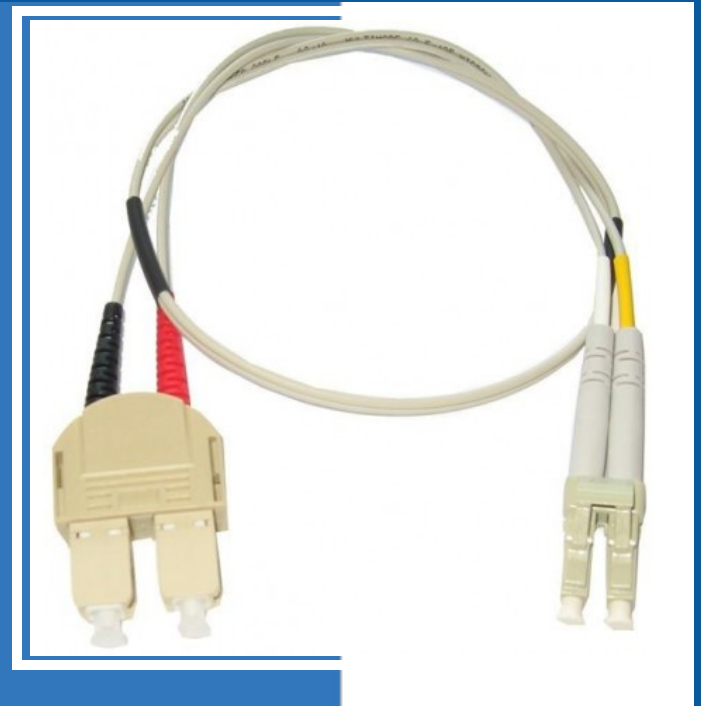

## Multimode LC-SC omformerkabel 62,5/125µm, 2 m

## FEATURES

LC-SC converter fiber cable  
Multimode  
Duplex  
2 x LC male connector and 2 x SC male connector,  
62.5 / 125µm  
LSZH  
2m (sold in many lengths)

## SPECIFICATIONS

Farve	:	White
Diameter	:	Core 62.5/125my
Kabel	:	2m
Fibermode	:	Multimode
Fibertype	:	OM1