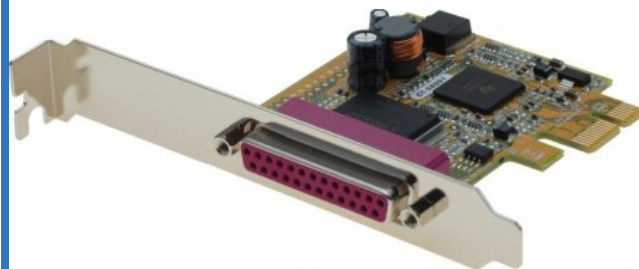

PAR-PCIE

1 parallel port, PCI Express, high and low profile bracket included

## FEATURES

✘ PCI Express parallel card with 1. DB25 port  
Most drivers up to Win10 available in the Download

A small square button with a red 'x' icon, used to close the specifications window.